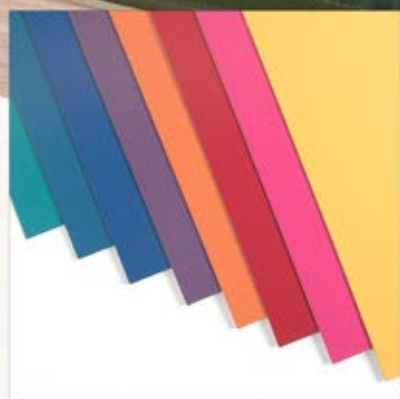

FRAMEBOW RANGE